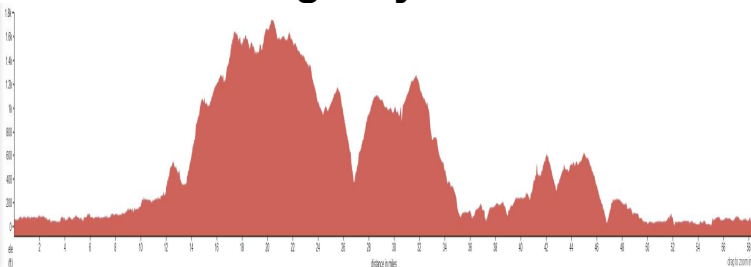

Terrain: 5. Very hilly; lots of long climbs; Mileage: 58

King Ridge with a Ruoff Twist, Hwy 1 Monte Rio Community Center Hwy 116, Monte Rio

At	Go On	For
0.0	L Hwy 116	2.6
2.6	R Austin Creek Rd	3.6
6.2	R Cazadero Hwy	3.1
9.3	R King Ridge Rd	3.7
13.0	R stay on King Ridge Rd	12.6
25.6	L Hauser Bridge Rd	3.7
29.3	L Sea View Rd	3.3
32.6	R Timber Cove Rd	0.4
33.0	L Timber Cove Rd	0.7
33.6	R Ruoff Rd	1.4
35.0	L CA Hwy 1	15.0
50.0	Jenner	1.1
51.1	L Hwy-116 E	3.8
54.8	R Moscow Rd	3.3
58.1	L Main St	0.1
58.2	L Bohemian Hwy	0.2
58.4	L MR Community Center	

David Clark 888-9627

Map at <https://ridewithgps.com/routes/31642752>

Carry ID, Wear a Helmet
Sonoma Emergency 707-565-2121

David Clark 888-9627

Map at <https://ridewithgps.com/routes/31642752>

Carry ID, Wear a Helmet
Sonoma Emergency 707-565-2121